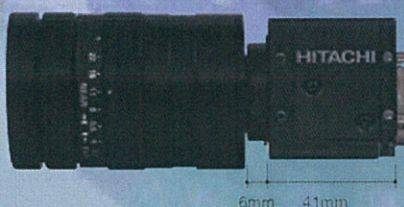

163fps 5M pixels CMOS high frame-rate camera KP-FM500WCL / KP-FM500GV / KP-FM500UB

High frame-rate with 5M pixel high resolution

High-speed performance equipped with a frame buffer function to maximize, slow motion output is available
5M pixel output: 163fps, VGA output: 652fps

Item	KP-FM500WCL	KP-FM500GV	KP-FM500UB
Imaging sensor	2/3 inch progressive scan GS-CMOS		
Pixel size	3.45μm(H) x 3.45μm(H) (Square pixel)		
Effective pixels	2464 (H) x 2056 (V)		
Sync system	Internal		
S / N ratio	50dB		
Frame rate	CameraLink 8bit 163fps	GigE Vision 8bit 22fps	USB3 Vision 8bit 60fps
Electronic shutter	1/60 to 1/50,000 sec or variable		
Other features	Trigger function, AOI (horizontal / vertical)		
Lens mount	C mount		
Operating temperature	0 to 40°C		
Vibration resistance	15 to 200Hz 98m/s ²		
External dimensions	44(W)x44(H)x41(D)mm (Except protrusion)		
Mass	Approx. 130g without lens		