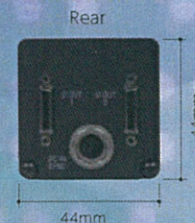

163fps 5M pixels CMOS high frame-rate camera KP-FM500WCL / KP-FM500GV / KP-FM500UB

High frame-rate with 5M pixel high resolution

High-speed performance equipped with a frame buffer function to maximize, slow motion output is available
5M pixel output: 163fps, VGA output: 652fps

■ Features

- New high sensitivity CMOS monochrome camera
- AOI (Horizontal / Vertical) feature, external trigger function
- Choice of Camera Link / GigE / USB3.0

■ The main specifications and performance

Item	KP-FM500WCL	KP-FM500GV	KP-FM500UB
Imaging sensor	2/3 inch progressive scan GS-CMOS		
Pixel size	3.45μm(H) x 3.45μm(H) (Square pixel)		
Effective pixels	2464 (H) x 2056 (V)		
Sync system	Internal		
S / N ratio	50dB		
Frame rate	CameraLink 8bit 163fps	GigE Vision 8bit 22fps	USB3 Vision 8bit 60fps
Electronic shutter	1/60 to 1/50,000 sec or variable		
Other features	Trigger function, AOI (horizontal / vertical)		
Lens mount	C mount		
Operating temperature	0 to 40°C		
Vibration resistance	15 to 200Hz 98m/s²		
External dimensions	44(W)x44(H)x41(D)mm (Except protrusion)		
Mass	Approx. 130g without lens		

CAUTION : To ensure safe operation, please read the instruction manual before using this product.

These Specifications are subject to change without notice.

Hitachi Kokusai Electric Inc.

32, Miyuki-cho, Kodaira-shi, Tokyo 187-8511, Japan
Phone : +81-50-3383-3432, Fax : +81-42-322-3270
URL : <http://www.hitachi-kokusai.co.jp/global/index.html>

Hitachi Kokusai Electric Asia (Singapore) Pte. Ltd.
URL: <http://http://www.hitachi-kokusai.com.sg>

Head Office : 7 Tampines Grande, #02-04 Hitachi Square, Singapore 528736
Phone : +65-(0)6212-1945, FAX : +65-(0)6231-2429

China Office : Room 1415, Fortune building Beijing, 5 Dong San Huan Bei-Lu, Chao Yang District, Beijing, China, 100004
Phone : +86(0) 10-6590-8755/8756, Fax : +86(0) 10-6590-8757

Korea Office : 7F, The Korea Chamber of Commerce & Industry
45, Namdaemunro 4ga, Jung-gu, Seoul, 100-743, Korea
Phone : +82-(0)2-6050-8581, Fax : +82-(0)2-6050-8589

Hitachi Kokusai Electric America, Ltd. URL: <http://www.hitachikokusai.us>

Headquarters : 150 Crossways Park Drive, Woodbury, NY 11797, U.S.A.
Phone : +1 (516) 921-7200, Fax : +1 (516) 496-3718

West Office : 11258 Monarch Street, Unit H, Garden Grove, CA 92841, U.S.A.
Phone : +1 (714) 895-6116, Fax : +1 (714) 895-6252

Northeast Sales : Phone : +1 (860) 757-3892

South Sales : Phone : +1 (850) 934-1234

Midwest Sales : Phone : +1 (330) 334-4115

Latin Sales : Phone : +1 (516) 682-4408

Hitachi Kokusai Electric Europe GmbH URL : <http://www.hitachi-keu.com>

Frankfurt Head Office : Siemensstr. 9, D-63263 Neu-Isenburg, Germany
Phone : +49(0) 6102-8332-0, Fax : +49(0) 6102-202616

London Office : Windsor House, Queensgate, Britannia Road, Waltham Cross, Hertfordshire EN8 7NX, United Kingdom
Phone : +44(0) 845-121-2177, Fax : +44(0) 845-121-2180
General email address : webmaster@hitachi-keu.com

Hitachi Kokusai Linear Equipamentos Eletrônicos S/A URL : <http://www.linear.com.br>